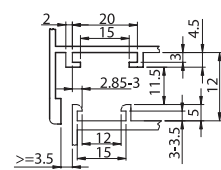

EZ FIT
FAST AND EASY TO INSTALL