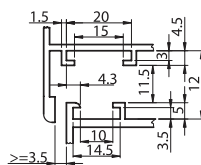

EZ FIT
FAST AND EASY TO INSTALL