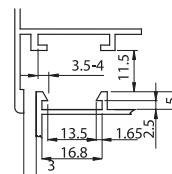

EZ FIT
FAST AND EASY TO INSTALL