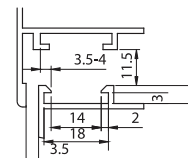

EZ FIT
FAST AND EASY TO INSTALL