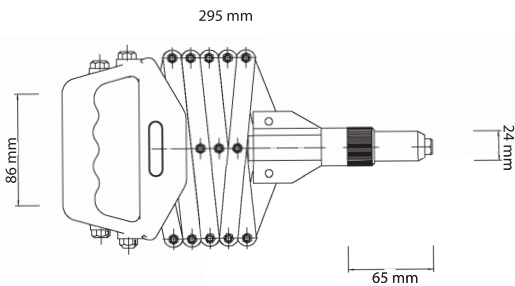

MANUAL RIVETING TOOL BM-68

REMACHADORA MANUAL BM-68

English	Español	Français	Deutsch	Portugues
Riveting tool	Remachadora	Outil de pose	Blinnietzange	Rebitadora
for rivets	para remaches	pour rivets	Blindniete	para rebites

1645 gr.

REFERENCE	ARTICLE
BM 68	02BM00680

RIVET Ø m/m	MATERIALS			
	Aluminium	Steel	Inox	Copper
3,0	✓	✓	✓	✓
3,2	✓	✓	✓	✓
4,0	✓	✓	✓	✓
4,8	✓	✓	✓	✓
5,0	✓	✓	✓	✓
6,0	*	*	*	*
6,4	*	*	*	*

* For prolonged usage, we recommend you used the BM-164.