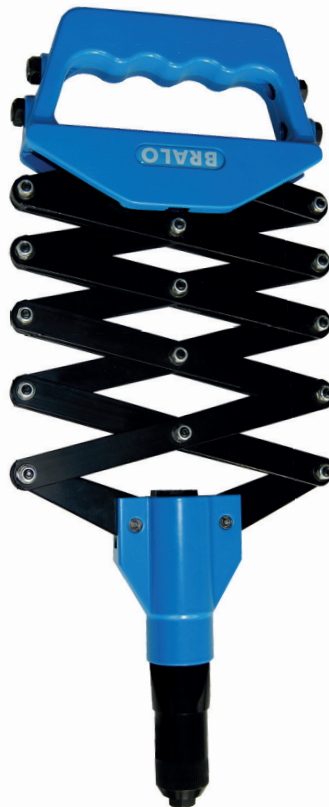

MANUAL RIVETING TOOL BM-68

REMACHADORA MANUAL BM-68

English	Español	Français	Deutsch	Portugues
Riveting tool	Remachadora	Outil de pose	Blinnietzange	Rebitadora
for rivets	para remaches	pour rivets	Blindniete	para rebites

1645 gr.

REFERENCE	ARTICLE
BM 68	02BM00680

RIVET Ø m/m	MATERIALS			
	Aluminium	Steel	Inox	Copper
3,0	✓	✓	✓	✓
3,2	✓	✓	✓	✓
4,0	✓	✓	✓	✓
4,8	✓	✓	✓	✓
5,0	✓	✓	✓	✓
6,0	*	*	*	*
6,4	*	*	*	*

* For prolonged usage, we recommend you used the BM-164.