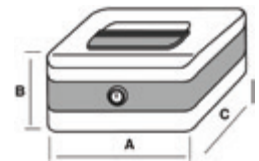

**EUROBOX** MADE IN SPAIN

**ADVANCED** 

	Color Colour	Modelo Model	Medidas Exteriores External Dimensions A x B x C (mm)
REF. 10065 ●		1	160 x 83 x 130
REF. 10075 ●			
REF. 10061 ●			
REF. 10066 ●		2	200 x 93 x 160
REF. 10076 ●			
REF. 10062 ●			
REF. 10067 ●		3	240 x 103 x 190
REF. 10077 ●			
REF. 10063 ●			
REF. 10068 ●		4	330 x 113 x 250
REF. 10078 ●			
REF. 10064 ●			

CODIGO ESPECIAL / SPECIAL CODE: **REF. 24706**  
MÍNIMO/MINIMUM: 25 uds.

Más seguridad, mayor comodidad de asa, y diseño más contemporáneo.

Better security, more comfortable handle and contemporary design.