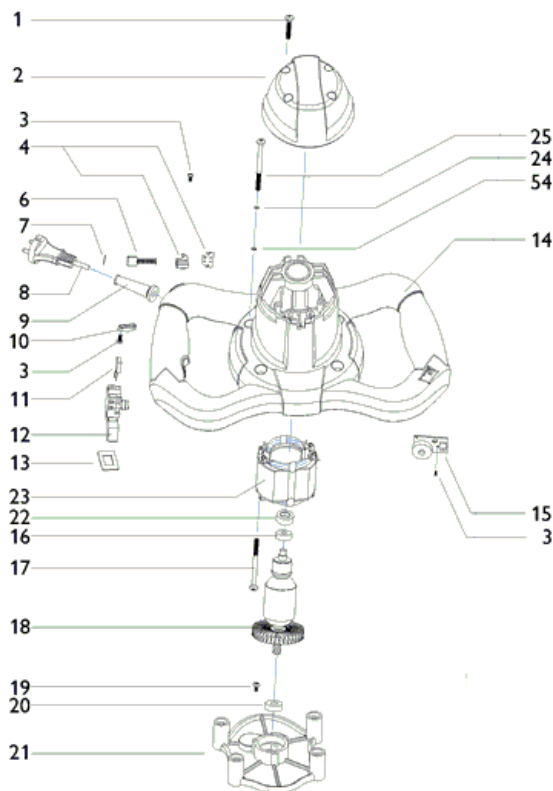

We reserve the right to introduce any technical modification without previous notice

A

Part-list	ES	EN	Prod.
1	25182 4	TORN 4X16 RUBIMIX-9	SCREW 4X16 RMIX-9-BL
2	25106 1	CARCASA MOTOR RUBIMIX-9	MOTOR HOUSING RMIX-9-BL
3	25107 11	TORN 4X12 RUBIMIX-9	SCREW 4X12 RMIX-9-BL
4	25109 2	COM.PRTEESCOB.Y SEP.CALOR RMIX-9	BRUSH HOLDER SET RMIX-9-BL
6	25110 2	COM.ESCOBILLA 230V RUBIMIX-9 (2 UN)	CARBON BRUSH 230V RMIX-9-BL (2 UN)
6	25563 2	COM.ESCOBILLA 120V RUBIMIX-9 (2 UN)	CARBON BRUSH 120V RMIX-9-BL (2 UN)
7	25111 2	INSERTO RUBIMIX-9	INSERT SLICE RMIX-9-BL
8	24381 1	ENCHUFE CABLE RMIX-16 230V 2X1MM VDE	POWER CORD RUBIMIX-16 230V 2X1MM VDE
9	25113 1	PROTECCION CABLE RUBIMIX-9	CORD GUARD RMIX-9-BL
10	25114 1	FIJACION CABLE RUBIMIX-9	CORD CAMP RMIX-9-BL
11	25115 1	CONDENSADOR RUBIMIX-9	CAPACITOR RMIX-9-BL
12	25555 1	INTERRUPTOR 120/230V RUBIMIX-9	SWITCH 120/230V RMIX-9-BL
12	25116 1	INTERRUPTOR 230V RUBIMIX-9	SWITCH 230V RMIX-9-BL
13	25117 1	PROTECCION ESTANCA RUBIMIX-9	WATERPROOF COVER RMIX-9-BL
14	25118 1	COM.MANGO SUPERIOR RUBIMIX-9	HANDLE ASSY TOP RMIX-9-BL
15	25119 1	REGULADOR VELOCIDAD 230V RUBIMIX-9	ELECTRONIC SPEED 230V REGUL.RMIX-9-BL
16	25122 1	RODAMIENTO Z0009 2Z	BEARING Z0009 2Z
17	25123 2	TORN 5X65 RUBIMIX-9	SCREW 5X65 RMIX-9-BL
18	25196 1	ROTOR RMIX-9 DUPLEX	ROTOR RMIX-9 DUPLEX
19	25125 3	TORN 4X10	SCREW 4X10
20	25191 1	RODAMIENTO 6001 RUBIMIX-9	6001 BEARING RMIX-9-BL
21	25198 1	TAPA INTERMEDIA RMIX-9 DUPLEX	MIDDLE COVER RMIX-9 DUPLEX
22	25121 1	FUNDA GOMA RUBIMIX-9	RUBBER LOOP RMIX-9-BL
23	25199 1	ESTATOR RMIX-9 DUPLEX	STATOR RMIX-9 DUPLEX
24	25183 4	ARAND FIJACION Ø 5 RUBIMIX-9	SHIM DIA.5 RMIX-9-BL
25	25200 4	TORN 5X50 RMIX-9 DUPLEX	SCREW 5X50 RMIX-9 DUPLEX