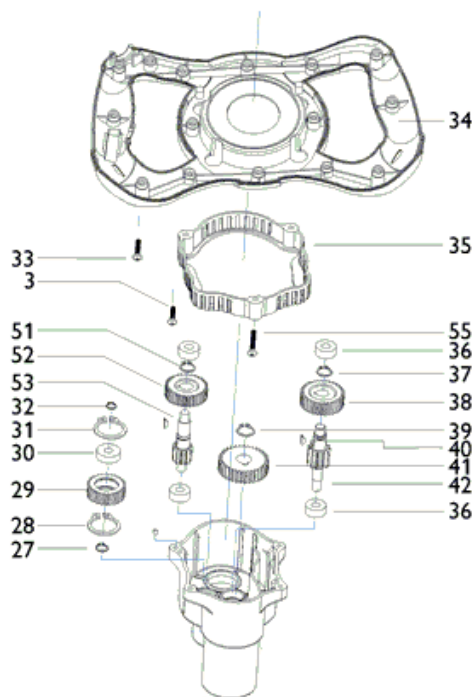

B

Part-list	ES	EN	Prod.
3	25107 11	TORN 4X12 RUBIMIX-9	SCREW 4X12 RMIX-9-BL
27	16067 1	ANILLO DIN 471 Ø 10	RETAINING RING DIN-471 Ø10
28	25203 1	ANILLO ELAST.Ø 22 RMIX-9 DUP	CIRCLIP DIA.22 RMIX-9 DUP
29	25204 1	ENGRANAJE INTERMEDIO RMIX-9 DUP	MIDDLE GEAR RMIX-9 DUP
30	25205 1	RODAMIENTO 608 RMIX-9 DUP	608 BEARING RMIX-9 DUP
31	25203 1	ANILLO ELAST.Ø 22 RMIX-9 DUP	CIRCLIP DIA.22 RMIX-9 DUP
32	16067 1	ANILLO DIN 471 Ø 10	RETAINING RING DIN-471 Ø10
33	25182 14	TORN 4X16 RUBIMIX-9	SCREW 4X16 RMIX-9-BL
34	25185 1	COM.MANGO INFERIOR RUBIMIX-9	HANDLE ASSY BOTTOM RMIX-9-BL
35	25209 1	SALIDA AIRE RMIX-9 DUP	AIR OUTLET RMIX-9 DUP
36	25210 2	RODAMIENTO 698 2RS	BEARING 698 2RS
37	16067 1	ANILLO DIN 471 Ø 10	RETAINING RING DIN-471 Ø10
38	25212 1	ENGRANAJE DERECHO RMIX-9 DUP	RIGHT GEAR CLASS II RMIX-9 DUP
39	25213 2	ANILLO ELAST.Ø 16 RMIX-9 DUP	CIRCLIP DIA.16 RMIX-9 DUP
40	25214 2	LLAVE ABRAZADERA RMIX-9 DUP	WOODRUFF KEY RMIX-9 DUP
41	25215 2	ENGRANAJE GRANDE RMIX-9 DUP	BIG GEAR RMIX-9 DUP
42	25216 2	SET ENGRANAJES DERECHO RMIX-9 DUP	RIGHT GEAR SHAFT RMIX-9 DUP
51	25545 1	ANILLO ELAST.Ø 9 RMIX-9 DUP	CIRCLIP DIA.9 RMIX-9 DUP
52	25546 1	ENGRANAJE IZQUIERDO RMIX-9 DUP	LEFT GEAR CLASS II RMIX-9 DUP
53	25547 1	SET ENGRANAJES IZQUIERDO RMIX-9 DUP	LEFT GEAR SHAFT RMIX-9 DUP