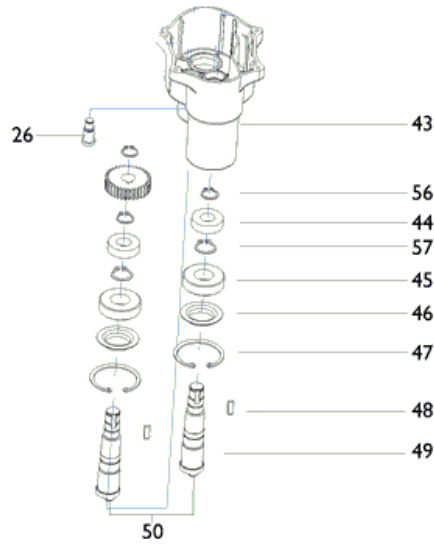

C

Part-list	ES	EN	Prod.
26	25201 1	PASADOR ENGRANAJE RMIX-9 DUPLEX	GEAR PIN RMIX-9 DUPLEX
43	25217 1	CAJA ENGRANAJES RMIX-9 DUP	GEAR BOX HOUSING RMIX-9 DUP
44	25208 2	RODAMIENTO 6002 RMIX-9 DUP	6002 BEARING RMIX-9 DUP
45	25173 2	RODAMIENTO 6004 RUBIMIX-9	6004 BEARING RMIX-9-BL
46	25211 2	PLACA DESCONEXION RMIX-9 DUP	BAFFLE PLATE RMIX-9 DUP
47	25171 2	ANILLO ELASTICO Ø 42	CIRCLIP DIA.42
48	25206 2	PASADOR RMIX-9 DUPLEX	PIN RMIX-9 DUPLEX
49	25207 2	COM.EJE RMIX-9 DUPLEX	SHAFT SET RMIX-9 DUP
50	25517 1	JUEGO ROSCAS VARIL.RMIX-9 DUP	MIXER SUPPORT SET RMIX-9 DUP
56	25724 1	ANILLO ELAST.Ø 15 RMIX-9 DUP	CIRCLIP DIA.15 RMIX-9 DUP
57	25725 1	ANILLO ELAST.Ø 20 RMIX-9 DUP	CIRCLIP DIA.20 RMIX-9 DUP