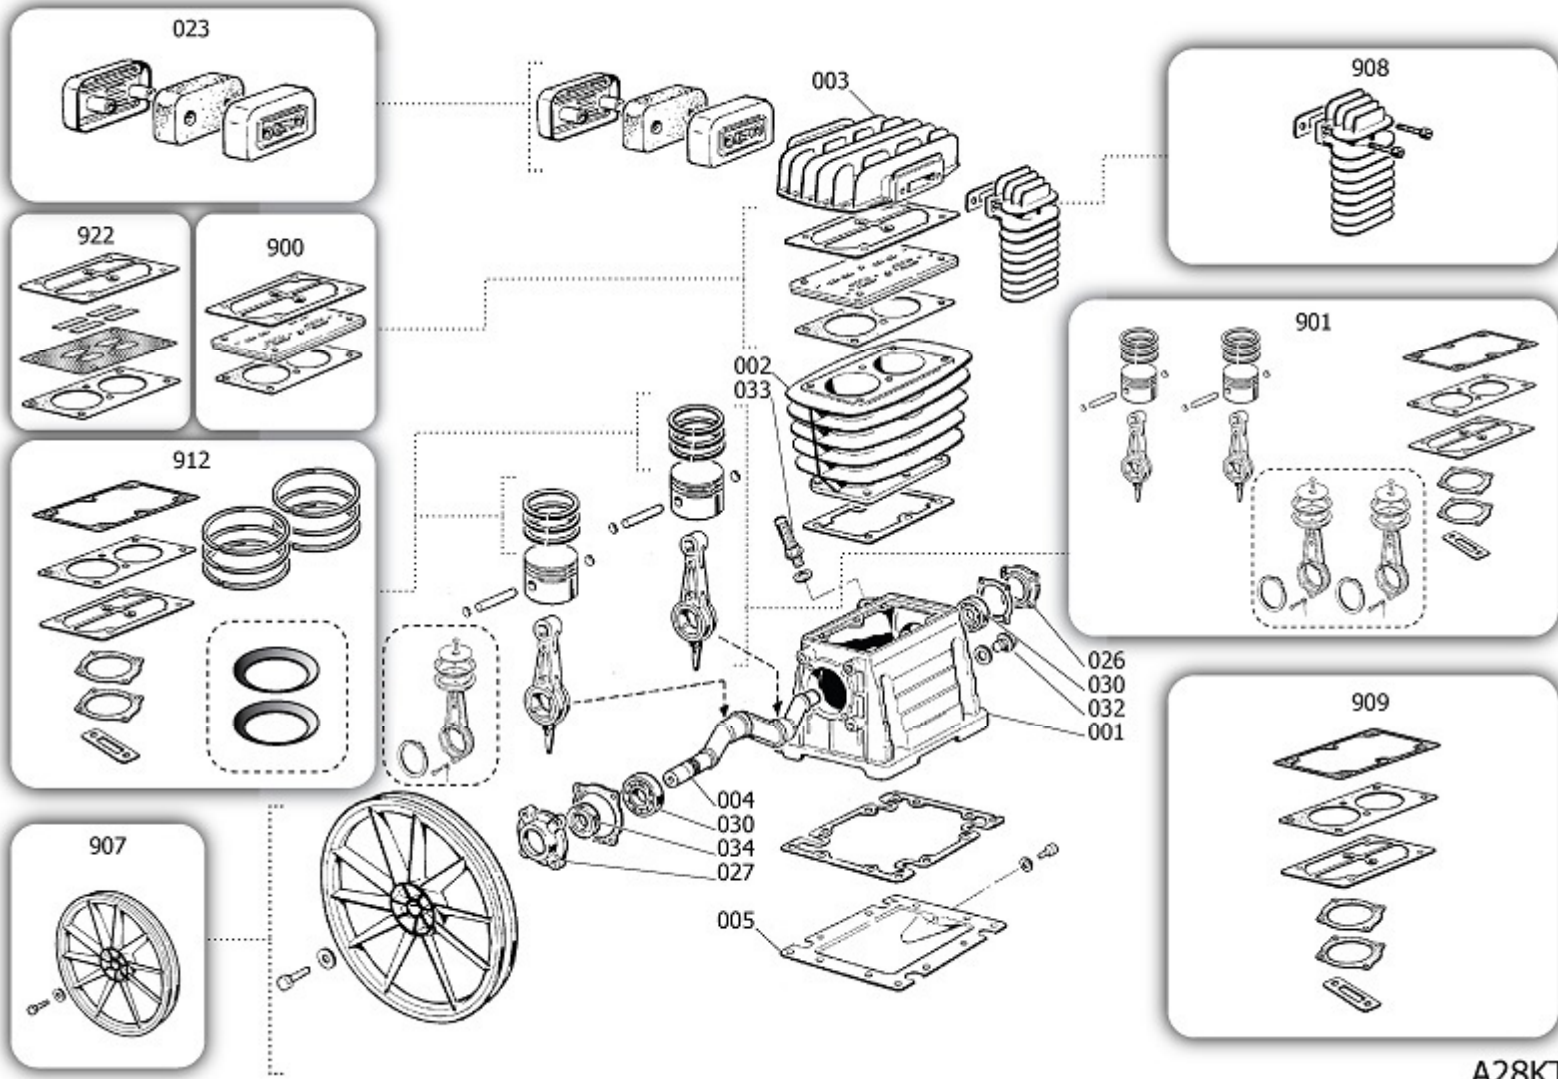

36NC504LEV131

B3800/270 FM3 AIRUM CE

Pos	Component	MU	Multiplier
105	D078001	VALVULA DE AJUSTE	PZ 1,0
106	9047020	GRIFO DE LINEA	PZ 1,0
107	9047079	GRIFO DESCARGA CONDENSACION	PZ 1,0
109	9052805	MANOMETRO	PZ 1,0
110	9049315	VALVULA DE SEGURIDAD	PZ 1,0
112	D073050	NIPLE	PZ 1,0
125	9076003	POLEA	PZ 1,0
126	9075021	CORREA POLY V	PZ 1,0
127	9270019	TUBO RILSAN 4X6 PTFE NEUTRO	MT 1,5
131	4100688	PRESOSTATO COMPLETO	PZ 1,0
132	9065847	CABLE DE ALIMENTACION	PZ 1,0
135	84505CA	MOTOR	PZ 1,0
145	9046755	TUBO IMPULSION	PZ 1,0
200	3700000	GRUPO CABEZAL	PZ 1,0
916	8223071	KIT PROTECCION PARA CORREA	PZ 1,0

A28KT

3700000

GRUPO CABEZAL

Pos	Component	MU	Multiplier
1	3660101	CARTER	PZ 1,0
2	9428042	CILINDRO	PZ 1,0
3	3860401	CABEZAL	PZ 1,0
4	3660200	ARBOL	PZ 1,0
5	3660300	TAPA CARTER	PZ 1,0
23	9428110	GRUPO FILTRO AIRE	PZ 1,0
26	2060690	TAPA DELANTERA	PZ 1,0
27	2060500	SOPORTE TRASERO CARCASA	PZ 1,0
30	9170030	6205.P6.C0.V2.Z2.ROHS	PZ 2,0
32	9022025	INDICADOR ACEITE	PZ 1,0
33	9024029	TAPON ACEITE	PZ 1,0
34	9163010	JUNTA	PZ 1,0
900	9434A06	MPK VALVE PLATE B28/B28I/B38	PZ 1,0
901	9434B10	MPK PISTON-CONROD B3800	PZ 1,0
907	9428071	KIT VOLANTE	PZ 1,0
909	9434F07	MPK GASKET B28/28I/38	PZ 1,0
912	9434C09	MPK PISTON RINGS B2800/B38	PZ 1,0
922	9434H00	MPK MAINTEN.PV B28/B28I/B38	PZ 1,0