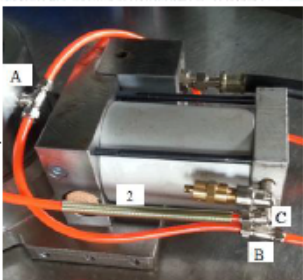

NO	PART	PART DESCRIPTION
1	BH2AC1	ADAPTOR SET version 1 45mm + 75mm
	BH2AC4	ADAPTOR SET version 2 45mm + 75mm
2	BH2402010-01	WHEEL SET
3	BH2402010-02	LIFT HANDLE SET
4	BH23015-03	SWITCH SET
5	BH2402010-04	SQUARE HANDLE SET
6	BH23015-05	GRIP SET
7	BH2402010-06	OIL CYLINDER SET
8	BH2402010-07	PNEUMATIC PUMP SET

PNEUMATIC PUMP SET

PUMP SETS UPGRADE EXAMPLE:

CODE: **BH2402010-07**
VERSION 1
NOT COMPATIBLE WITH VERSION 2

CODE: **BH2402010-07**
VERSION 2
COMPATIBLE WITH VERSION 1 AND 2

VERSION 2 TO VERSION 1 CONNECTION WAY

BH2402010