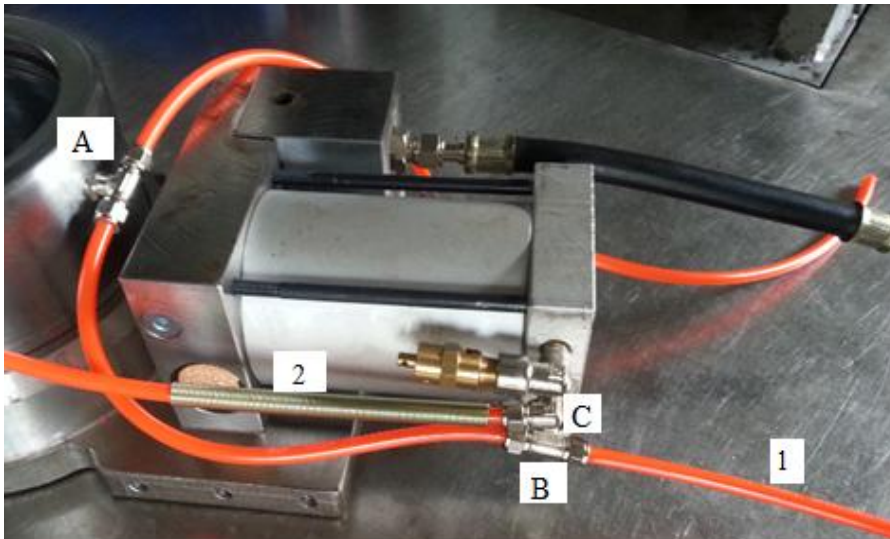

BH2402010

	Part code
	BH2AC1
	BH2AC4

**BH2402010 and CHP402010
VERSION 2 TO VERSION 1 CONNECTION WAY**

**YOU HAVE RECEIVED THE PUMP VERSION 2. IF YOUR JACK IS VERSION 1,
FOLLOW THE NEXT PICTURES IN ORDER TO ASSEMBLE IT CORRECTLY**

Air hose	Remark
AB	-
C2	connect with tank
B1	connect with tank
AD	-
E3	connect with tank

SIDE 1

SIDE 2