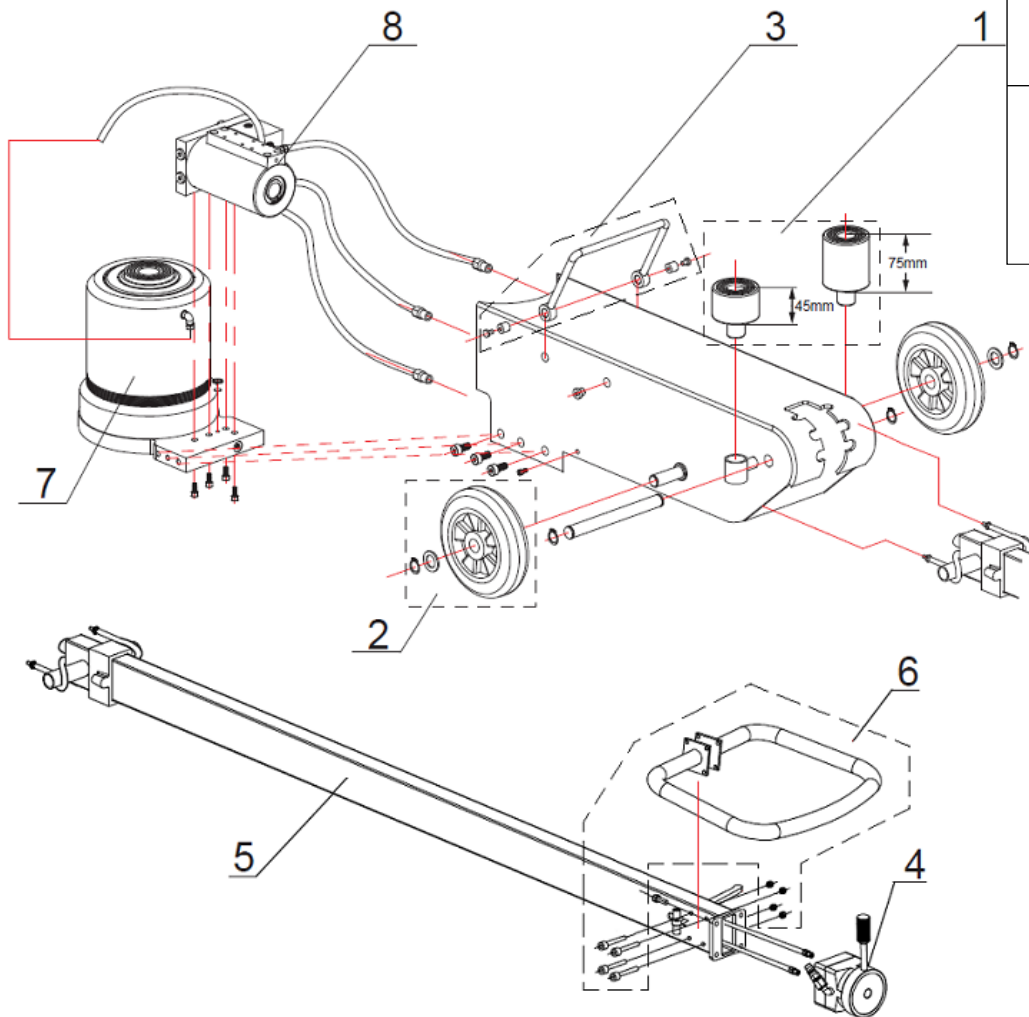

NO	PART	PART DESCRIPTION
1	BH2AC1	ADAPTOR SET version 1 45mm + 75mm
	BH2AC4	ADAPTOR SET version 2 45mm + 75mm
2	BH2402010-01	WHEEL SET
3	BH2402010-02	LIFT HANDLE SET
4	BH23015-03	SWITCH SET
5	BH2402010-04	SQUARE HANDLE SET
6	BH23015-05	GRIP SET
7	BH2402010-06	OIL CYLINDER SET
8	BH2402010-07	PNEUMATIC PUMP SET

PNEUMATIC PUMP SET

PUMP SETS UPGRADE EXAMPLE:

CODE: **BH2402010-07**
VERSION 1
NOT COMPATIBLE WITH VERSION 2

CODE: **BH2402010-07**
VERSION 2
COMPATIBLE WITH VERSION 1 AND 2

VERSION 2 TO VERSION 1 CONNECTION WAY

BH2402010

	Part code
	BH2AC1
	BH2AC4

**BH2402010 and CHP402010
VERSION 2 TO VERSION 1 CONNECTION WAY**

**YOU HAVE RECEIVED THE PUMP VERSION 2. IF YOUR JACK IS VERSION 1,
FOLLOW THE NEXT PICTURES IN ORDER TO ASSEMBLE IT CORRECTLY**

Air hose	Remark
AB	-
C2	connect with tank
B1	connect with tank
AD	-
E3	connect with tank

SIDE 1

SIDE 2