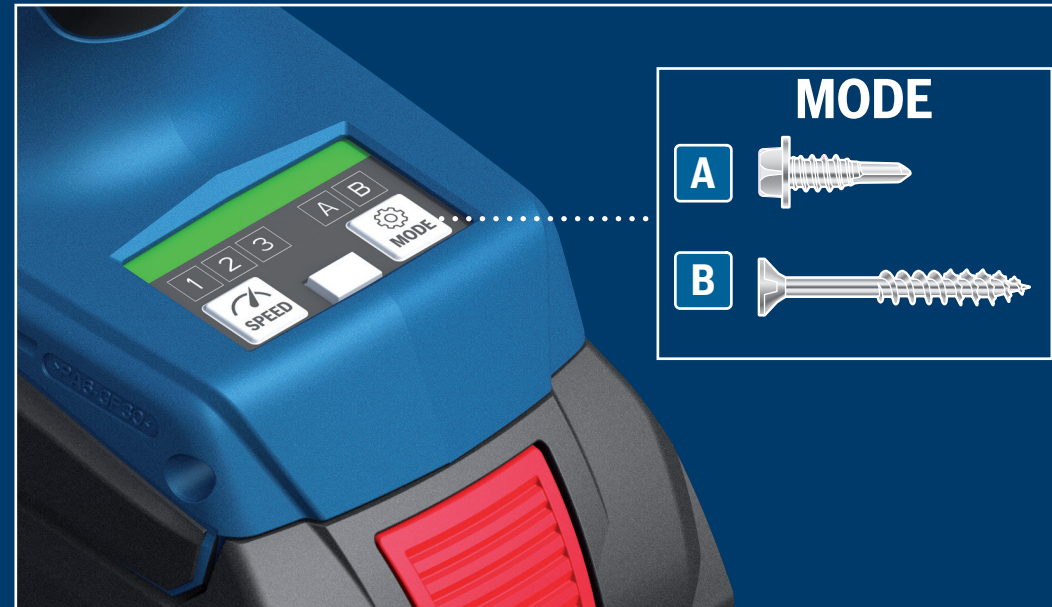

GDR | GDX | GDS 18V-210 C Professional

Robert Bosch Power Tools GmbH
70538 Stuttgart
GERMANY
www.bosch-pt.com

1 600 A02 5VJ

(2021.07) 0

2

3